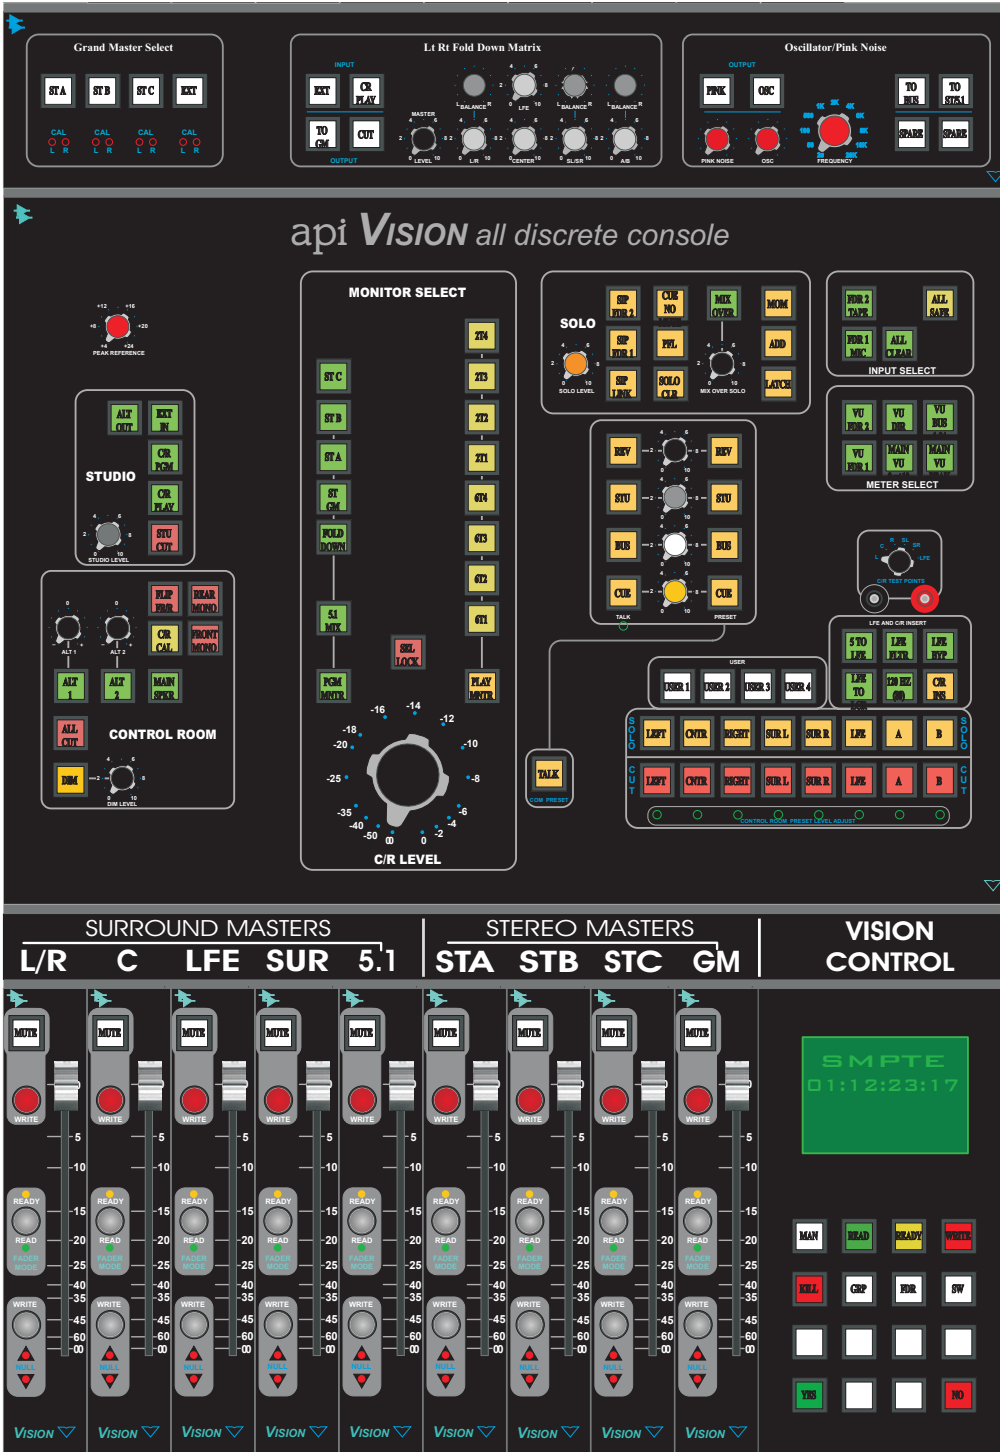

Vision All Discrete Surround Mixing and Recording Console

The only analog console ever designed from the ground up for surround work.

“Twenty years ago an American producer introduced me to an API Lunchbox and it changed my vision of sound forever! Suddenly, I heard the punch, and fatness and warmth that I had always dreamed of. Now my ‘vision’ has become an unbelievable reality with API’s all discrete surround production console. It’s the sound of the future!”

Ronald Prent
Engineer/Mix Producer
Galaxy Studios

Vision Control Room Module

Features:

- Integrated Vision Automation
- Comprehensive Surround Monitoring
- Dedicated 5.1 Mix Bus
- 24 Main Buses
- 3 Stereo Buses
- 10 Aux sends

Stereo Surround Return

Allows you to place stereo returns into the surround mix

API - Automated Processes, Inc.

8301 Patuxent Range Rd.
Jessup MD, 20794
Phone (301) 776-7879
Fax (301) 776-8117
www.apiaudio.com