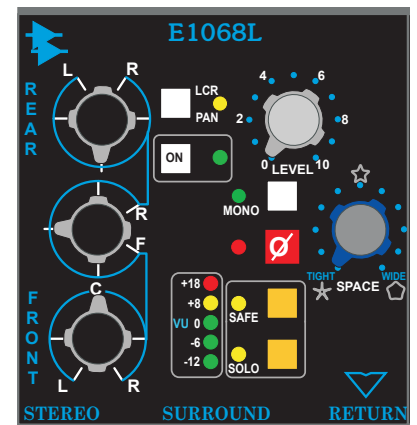

Ronald Prent
Engineer/Mix Producer
Galaxy Studios

Vision Control Room Module

Features:

- Integrated Vision Automation
- Comprehensive Surround Monitoring
- Dedicated 5.1 Mix Bus
- 24 Main Buses
- 3 Stereo Buses
- 10 Aux sends

Stereo Surround Return

Allows you to place stereo returns into the surround mix

API - Automated Processes, Inc.

8301 Patuxent Range Rd.
Jessup MD, 20794
Phone (301) 776-7879
Fax (301) 776-8117
www.apiaudio.com